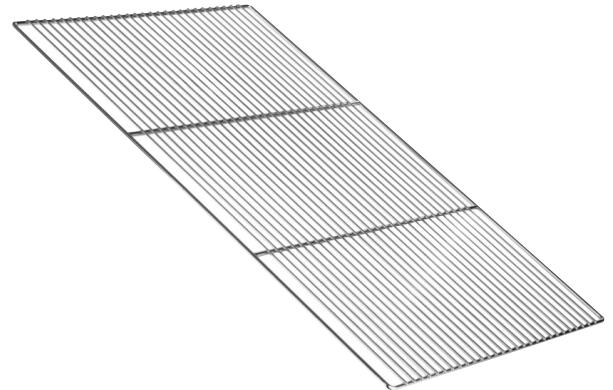

## PANS, WIRE SHELVES, GRIDS AND BASKETS

Cres Cor provides a variety of pans, wire shelves, grids and baskets for customer convenience. The following are available:

<u>DESCRIPTION</u>	<u>SIZE</u>	<u>MODEL NO.</u>
<b>PANS:</b>		
Aluminum Bun Pan	17-3/4 x 25-3/4	1038-010
<b>WIRE SHELVES:</b>		
Chrome Plated	17-7/8 x 25-7/8	1170-005
Stainless Steel	17-7/8 x 25-7/8	1170-005-SS
Chrome Plated	12-3/4 x 20-3/4	1170-030
Chrome Plated	21-5/8 x 32	1170-035
Chrome Plated	23 x 32	1170-037
<b>RAISED WIRE GRIDS (fits in bun pan):</b>		
Nickel Plated	17 x 25	1170-117
Stainless Steel	17 x 25	1170-117-SS
<b>WIRE BASKETS:</b>		
<b>Holds 10 "Type A" lunches:</b>		
Chrome Plated	13-3/8 x 25-7/8 x 2-5/8	1170-055
<b>Full Size:</b>		
Chrome Plated	17-7/8 x 25-7/8 x 4	1170-002
Chrome Plated	17-7/8 x 25-7/8 x 5-7/8	1170-018
<b>Half Size:</b>		
Chrome Plated	17-7/8 x 12-7/8 x 4	1170-006