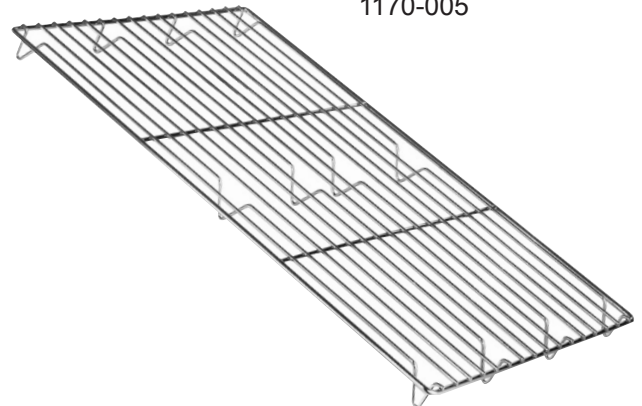

PANS, WIRE SHELVES, GRIDS AND BASKETS

Cres Cor provides a variety of pans, wire shelves, grids and baskets for customer convenience. The following are available:

<u>DESCRIPTION</u>	<u>SIZE</u>	<u>MODEL NO.</u>
PANS:		
Aluminum Bun Pan	17-3/4 x 25-3/4	1038-010
WIRE SHELVES:		
Chrome Plated	17-7/8 x 25-7/8	1170-005
Stainless Steel	17-7/8 x 25-7/8	1170-005-SS
Chrome Plated	12-3/4 x 20-3/4	1170-030
Chrome Plated	21-5/8 x 32	1170-035
Chrome Plated	23 x 32	1170-037
RAISED WIRE GRIDS (fits in bun pan):		
Nickel Plated	17 x 25	1170-117
Stainless Steel	17 x 25	1170-117-SS
WIRE BASKETS:		
Holds 10 "Type A" lunches:		
Chrome Plated	13-3/8 x 25-7/8 x 2-5/8	1170-055
Full Size:		
Chrome Plated	17-7/8 x 25-7/8 x 4	1170-002
Chrome Plated	17-7/8 x 25-7/8 x 5-7/8	1170-018
Half Size:		
Chrome Plated	17-7/8 x 12-7/8 x 4	1170-006

1170-117