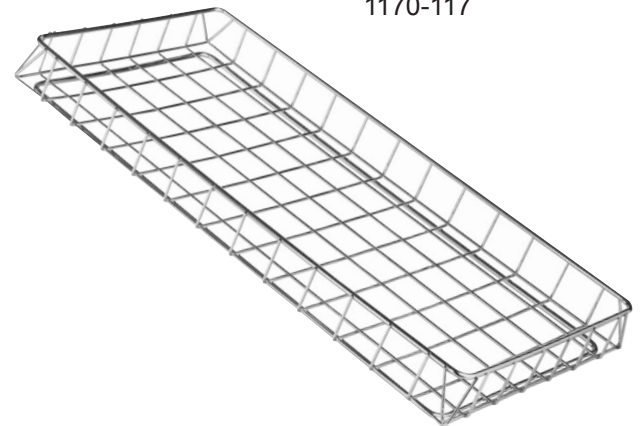

PANS, WIRE SHELVES, GRIDS AND BASKETS

Cres Cor provides a variety of pans, wire shelves, grids and baskets for customer convenience. The following are available:

<u>DESCRIPTION</u>	<u>SIZE</u>	<u>MODEL NO.</u>
PANS:		
Aluminum Bun Pan	17-3/4 x 25-3/4	1038-010
WIRE SHELVES:		
Chrome Plated	17-7/8 x 25-7/8	1170-005
Stainless Steel	17-7/8 x 25-7/8	1170-005-SS
Chrome Plated	12-3/4 x 20-3/4	1170-030
Chrome Plated	21-5/8 x 32	1170-035
Chrome Plated	23 x 32	1170-037
RAISED WIRE GRIDS (fits in bun pan):		
Nickel Plated	17 x 25	1170-117
Stainless Steel	17 x 25	1170-117-SS
WIRE BASKETS:		
Holds 10 "Type A" lunches:		
Chrome Plated	13-3/8 x 25-7/8 x 2-5/8	1170-055
Full Size:		
Chrome Plated	17-7/8 x 25-7/8 x 4	1170-002
Chrome Plated	17-7/8 x 25-7/8 x 5-7/8	1170-018
Half Size:		
Chrome Plated	17-7/8 x 12-7/8 x 4	1170-006

1170-055