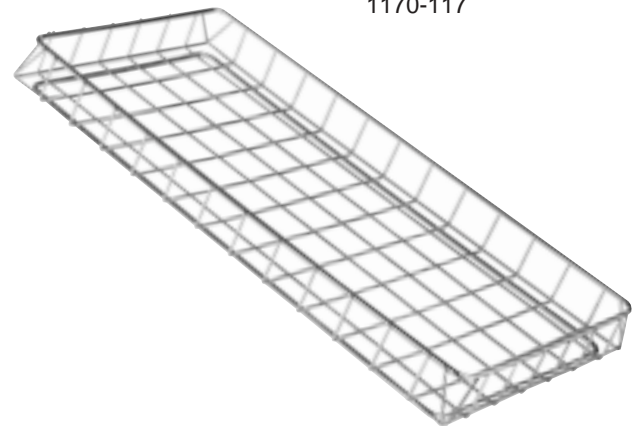

PANS, WIRE SHELVES, GRIDS AND BASKETS

Cres-Cor provides a variety of pans, wire shelves, grids and baskets for customer convenience. The following are available:

<u>DESCRIPTION</u>	<u>SIZE</u>	<u>MODEL NO.</u>
PANS:		
Aluminum Bun Pan	17-3/4 x 25-3/4	1038-010
WIRE SHELVES:		
Chrome Plated	17-7/8 x 25-7/8	1170-005
Stainless Steel	17-7/8 x 25-7/8	1170-005-SS
Chrome Plated	12-3/4 x 20-3/4	1170-030
Chrome Plated	21-5/8 x 32	1170-035
Chrome Plated	23 x 32	1170-037
RAISED WIRE GRIDS (fits in bun pan):		
Nickel Plated	17 x 25	1170-117
Stainless Steel	17 x 25	1170-117-SS
WIRE BASKETS:		
Holds 10 "Type A" lunches:		
Chrome Plated	13-3/8 x 25-7/8 x 2-5/8	1170-055
Full Size:		
Chrome Plated	17-7/8 x 25-7/8 x 4	1170-002
Chrome Plated	17-7/8 x 25-7/8 x 5-7/8	1170-018
Half Size:		
Chrome Plated	17-7/8 x 12-7/8 x 4	1170-006

1170-055