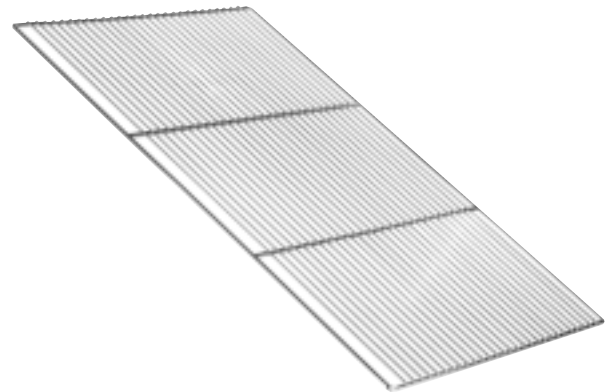

PANS, WIRE SHELVES, GRIDS AND BASKETS

Cres-Cor provides a variety of pans, wire shelves, grids and baskets for customer convenience. The following are available:

<u>DESCRIPTION</u>	<u>SIZE</u>	<u>MODEL NO.</u>
PANS:		
Aluminum Bun Pan	17-3/4 x 25-3/4	1038-010
WIRE SHELVES:		
Chrome Plated	17-7/8 x 25-7/8	1170-005
Stainless Steel	17-7/8 x 25-7/8	1170-005-SS
Chrome Plated	12-3/4 x 20-3/4	1170-030
Chrome Plated	21-5/8 x 32	1170-035
Chrome Plated	23 x 32	1170-037
RAISED WIRE GRIDS (fits in bun pan):		
Nickel Plated	17 x 25	1170-117
Stainless Steel	17 x 25	1170-117-SS
WIRE BASKETS:		
Holds 10 "Type A" lunches:		
Chrome Plated	13-3/8 x 25-7/8 x 2-5/8	1170-055
Full Size:		
Chrome Plated	17-7/8 x 25-7/8 x 4	1170-002
Chrome Plated	17-7/8 x 25-7/8 x 5-7/8	1170-018
Half Size:		
Chrome Plated	17-7/8 x 12-7/8 x 4	1170-006