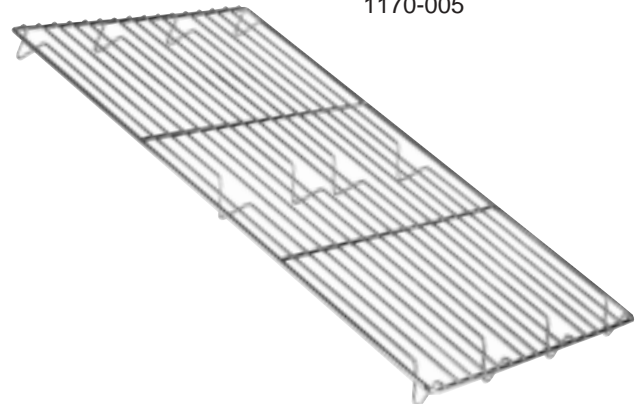

PANS, WIRE SHELVES, GRIDS AND BASKETS

Cres-Cor provides a variety of pans, wire shelves, grids and baskets for customer convenience. The following are available:

<u>DESCRIPTION</u>	<u>SIZE</u>	<u>MODEL NO.</u>
PANS:		
Aluminum Bun Pan	17-3/4 x 25-3/4	1038-010
WIRE SHELVES:		
Chrome Plated	17-7/8 x 25-7/8	1170-005
Stainless Steel	17-7/8 x 25-7/8	1170-005-SS
Chrome Plated	12-3/4 x 20-3/4	1170-030
Chrome Plated	21-5/8 x 32	1170-035
Chrome Plated	23 x 32	1170-037
RAISED WIRE GRIDS (fits in bun pan):		
Nickel Plated	17 x 25	1170-117
Stainless Steel	17 x 25	1170-117-SS
WIRE BASKETS:		
Holds 10 "Type A" lunches:		
Chrome Plated	13-3/8 x 25-7/8 x 2-5/8	1170-055
Full Size:		
Chrome Plated	17-7/8 x 25-7/8 x 4	1170-002
Chrome Plated	17-7/8 x 25-7/8 x 5-7/8	1170-018
Half Size:		
Chrome Plated	17-7/8 x 12-7/8 x 4	1170-006

1170-117