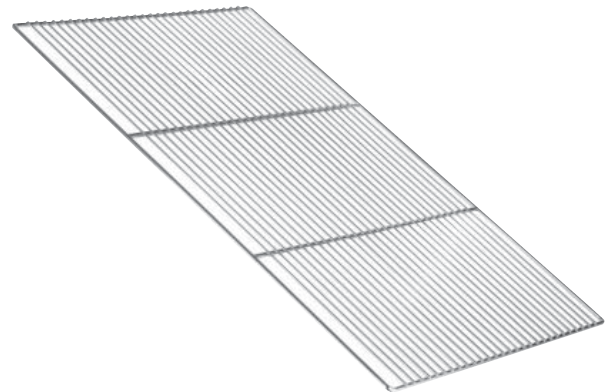

PANS:

Aluminum Bun Pan	17-3/4 x 25-3/4	1038-010
------------------	-----------------	----------

WIRE SHELVES:

Chrome Plated	17-7/8 x 25-7/8	1170-005
Stainless Steel	17-7/8 x 25-7/8	1170-005-SS
Chrome Plated	12-3/4 x 20-3/4	1170-030
Chrome Plated	21-5/8 x 32	1170-035
Chrome Plated	23 x 32	1170-037

RAISED WIRE GRIDS (fits in bun pan):

Nickel Plated	17 x 25	1170-117
Stainless Steel	17 x 25	1170-117-SS

WIRE BASKETS:
Holds 10 "Type A" lunches:

Chrome Plated	13-3/8 x 25-7/8 x 2-5/8	1170-055
---------------	-------------------------	----------

Full Size:

Chrome Plated	17-7/8 x 25-7/8 x 4	1170-002
Chrome Plated	17-7/8 x 25-7/8 x 5-7/8	1170-018

Half Size:

Chrome Plated	17-7/8 x 12-7/8 x 4	1170-006
---------------	---------------------	----------