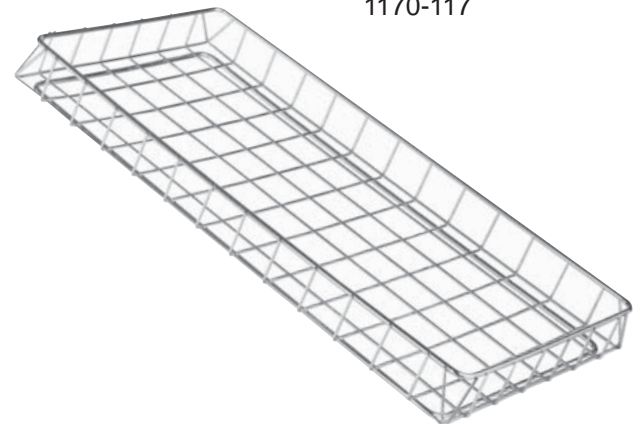

PANS, WIRE SHELVES, GRIDS AND BASKETS

Cres Cor provides a variety of pans, wire shelves, grids and baskets for customer convenience. The following are available:

<u>DESCRIPTION</u>	<u>SIZE</u>	<u>MODEL NO.</u>

PANS:

Aluminum Bun Pan	17-3/4 x 25-3/4	1038-010

WIRE SHELVES:

Chrome Plated	17-7/8 x 25-7/8	1170-005
Stainless Steel	17-7/8 x 25-7/8	1170-005-SS
Chrome Plated	12-3/4 x 20-3/4	1170-030
Chrome Plated	21-5/8 x 32	1170-035
Chrome Plated	23 x 32	1170-037

RAISED WIRE GRIDS (fits in bun pan):

Nickel Plated	17 x 25	1170-117
Stainless Steel	17 x 25	1170-117-SS

WIRE BASKETS:

Holds 10 "Type A" lunches:

Chrome Plated	13-3/8 x 25-7/8 x 2-5/8	1170-055

Full Size:

Chrome Plated	17-7/8 x 25-7/8 x 4	1170-002
Chrome Plated	17-7/8 x 25-7/8 x 5-7/8	1170-018

Half Size:

Chrome Plated	17-7/8 x 12-7/8 x 4	1170-006

1170-055