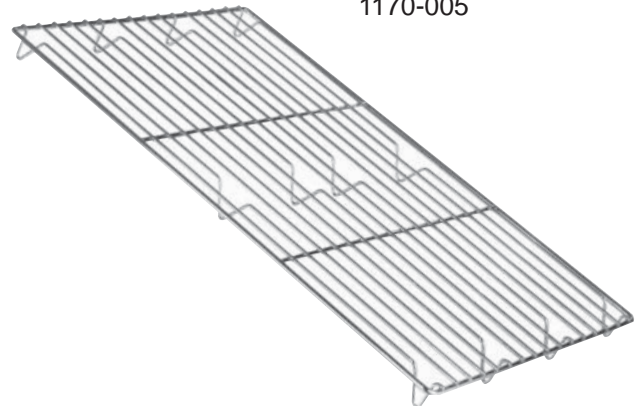

PANS, WIRE SHELVES, GRIDS AND BASKETS

Cres Cor provides a variety of pans, wire shelves, grids and baskets for customer convenience. The following are available:

<u>DESCRIPTION</u>	<u>SIZE</u>	<u>MODEL NO.</u>

PANS:

Aluminum Bun Pan	17-3/4 x 25-3/4	1038-010

WIRE SHELVES:

Chrome Plated	17-7/8 x 25-7/8	1170-005
Stainless Steel	17-7/8 x 25-7/8	1170-005-SS
Chrome Plated	12-3/4 x 20-3/4	1170-030
Chrome Plated	21-5/8 x 32	1170-035
Chrome Plated	23 x 32	1170-037

RAISED WIRE GRIDS (fits in bun pan):

Nickel Plated	17 x 25	1170-117
Stainless Steel	17 x 25	1170-117-SS

WIRE BASKETS:

Holds 10 "Type A" lunches:

Chrome Plated	13-3/8 x 25-7/8 x 2-5/8	1170-055

Full Size:

Chrome Plated	17-7/8 x 25-7/8 x 4	1170-002
Chrome Plated	17-7/8 x 25-7/8 x 5-7/8	1170-018

Half Size:

Chrome Plated	17-7/8 x 12-7/8 x 4	1170-006

1170-117