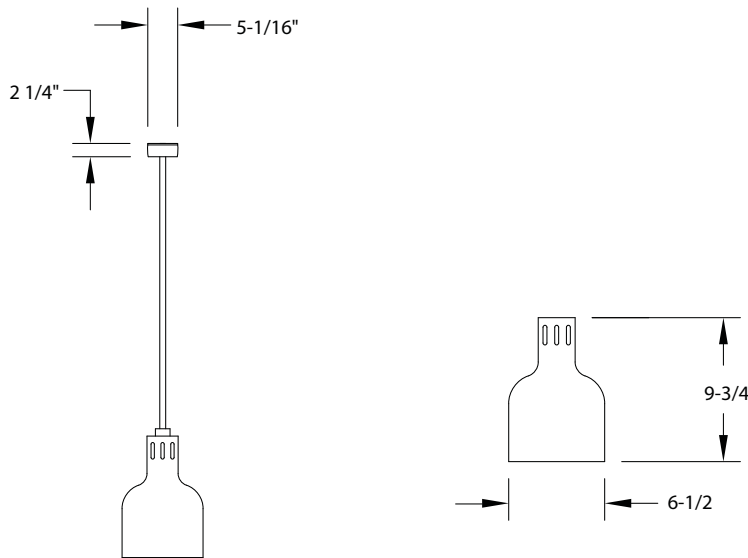

IFW-66-10-BL

ACCESSORIES and OPTIONS (Available at extra cost):

- Shatter Proof Lamp
- 240 Volt Service

See page I-13 for accessory details.

IFW-66 Series

CRES COR MODEL NO. & HOOD STYLE	OVERALL LENGTH		WEIGHT ACT.	
	INCHES	MM	LBS.	KG.
IFW-66-10*	86-1/2	220	6	3

*Add color suffix:

PN = Polished Nickel

PB = Polished Brass

BL = Black

R = Red

WARMER:

- Canopy: Spun from .051 aluminum, black anodized.
- Hanger: 16 ga. steel, 1 x 4-1/8 with slots for #10 screws; mounts canopy to customer ceiling box.
- Cord: 6 ft., 18/3 ga., secured through strain reliefs to canopy and switch housing.
- Switch housing: 20 ga. steel, black anodized.
- Hood: Spun from .051 aluminum; powder coat finish.
- Units are completely wired and assembled.
- Install on 4" standard ceiling box.
- Do not mount closer than 16" above non-metallic surface for 250 Watts.

ELECTRICAL COMPONENTS:

- Toggle switch.
- Socket: Porcelain, pre-wired.
- Lamp: 250 Watts, red.

POWER REQUIREMENTS:

- 250 Watts, 120 Volts, 60 Hz., single phase, 2 Amps., 15 Amp. service.

SHORT FORM SPECIFICATIONS

Cres Cor Drop Cord Ceiling Mounted Infra Red Warmer Model IFW-66-10. Hood .051 spun aluminum; powder coat finish (color: _____). Six foot, 3 conductor cord. 250 Watts, 120 Volts, 60 Hz., 1 Phase, 15 Amp. service. 2 year parts warranty. Provide the following accessories: _____ . NSF, CSA-US, CSA-C Listed.