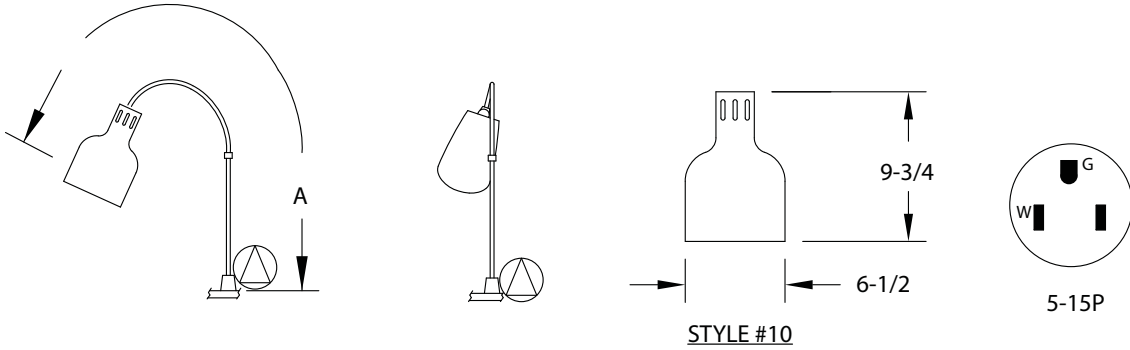

See page I-13 for accessory details.

IFW-60-GL Series

STYLE #10

CRES COR MODEL NO.	DIM "A" ARM & HOOD LENGTH		WEIGHT ACT.	
	INCHES	MM	LBS.	KG.
IFW-60-GL-10PB	52	1325	7	3
IFW-60-GL-10PN	52	1325	7	3

WARMER:

- Hood: Spun from .051 aluminum.
IFW-60-GL-10PB: Polished Brass Powder Coat.
IFW-60-GL-10PN: Polished Nickel Powder Coat.
- Flexible tube: .585 O.D., nickel chrome plated and clear vinyl powder coated.
- Rigid tube: 5/8 O.D. x 15", nickel chrome plated steel.
- Base: Cast zinc, nickel chrome plated; rigid tube screws into base.
- Two base clamps included for mounting.

ELECTRICAL COMPONENTS:

- Toggle switch: Mounted on base.
- Power cord: 6ft., 14/3 ga. with molded plug.
- Socket: Porcelain.
- Lamp: 250 Watts, red.

POWER REQUIREMENTS:

- 250 Watts, 120 Volts, 60 Hz., single phase, 2 Amps., 15 Amp. service.